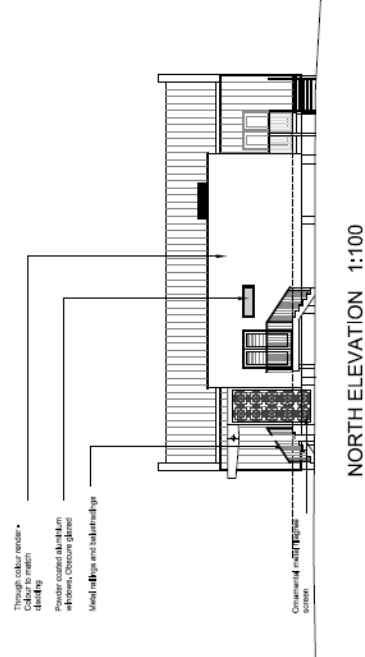

NORTH ELEVATION 1:100