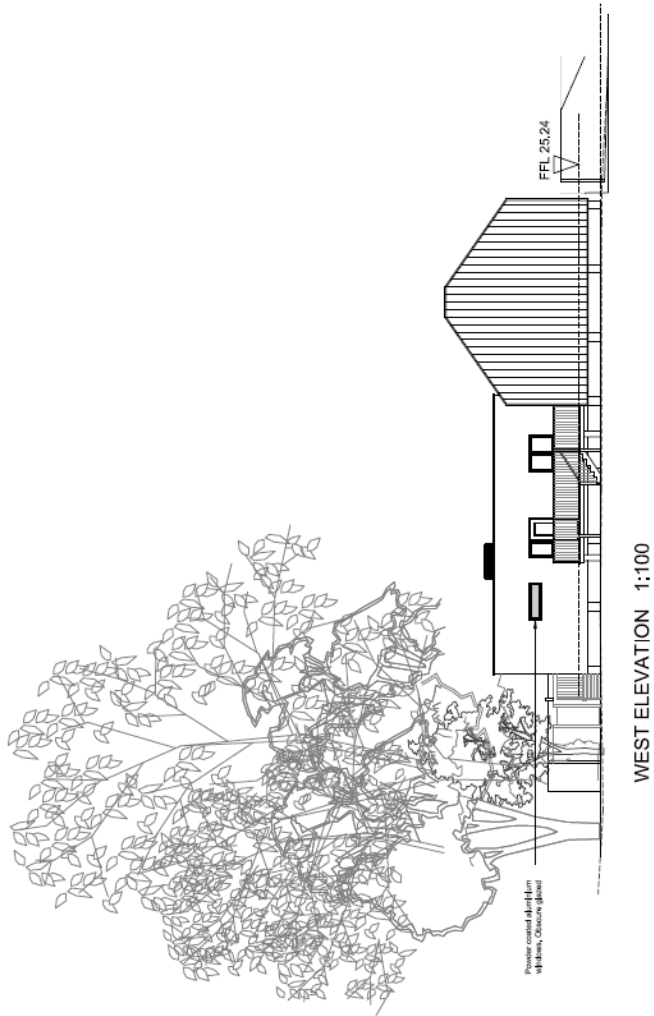

SOUTH ELEVATION 1:100